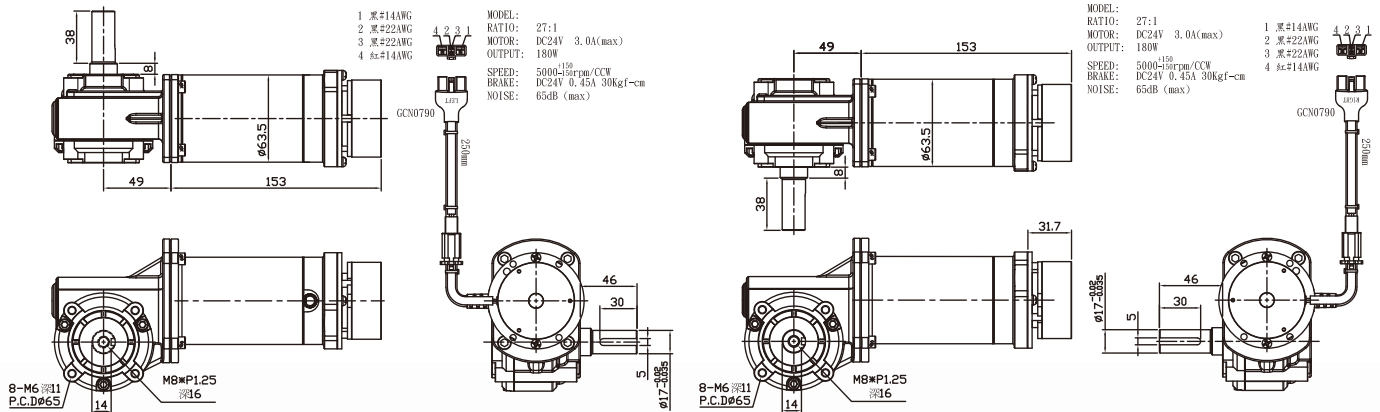

DC Brush Motor

Power wheelchair-EC63 (4Poles)
齒輪箱馬達 / Gearbox Motor

● 圖紙 / Drawing

● 曲線圖 / Curve

● 規格 / Spec.

| 馬達機種 / Motor Type | Model EC63 系列 (4 極) / EC63 Series (4Poles) |
|--------------------|--|
| 外徑 Diameter | Φ63 |
| IP 等級 IP Degree | IP44 |
| 電壓 Voltage | 12V / 24V / 48V |
| 輸出功率 Output Watt | 80W ~ 270W |
| 減速比 Gearbox Ratio | 18:1 / 23:1 / 27:1 |
| 轉速 RPM | 2500 ~ 5700 |
| 額定載重 Rated Loading | 100KG |