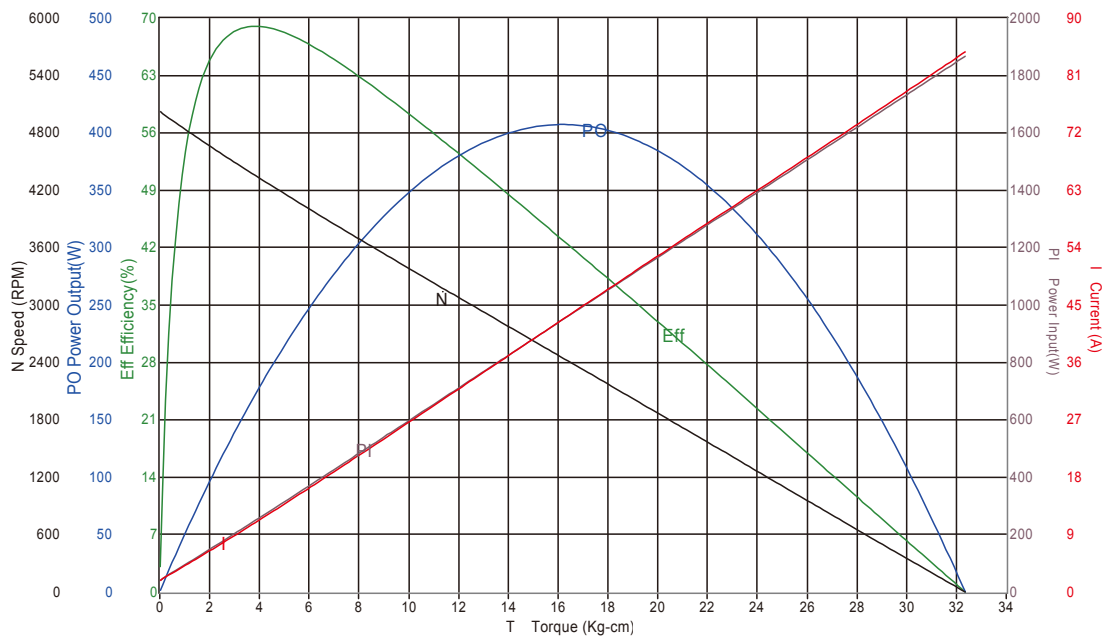

DC Brush Motor

Power wheelchair-EC63 (4Poles)
齒輪箱馬達 / Gearbox Motor

● 圖紙 / Drawing

● 曲線圖 / Curve

● 規格 / Spec.

| 馬達機種 / Motor Type | Model EC63 系列 (4 極) / EC63 Series (4Poles) |
|--------------------|--|
| 外徑 Diameter | Φ63 |
| IP 等級 IP Degree | IP44 |
| 電壓 Voltage | 12V / 24V / 48V |
| 輸出功率 Output Watt | 80W ~ 270W |
| 減速比 Gearbox Ratio | 18:1 / 23:1 / 27:1 |
| 轉速 RPM | 2500 ~ 5700 |
| 額定載重 Rated Loading | 100KG |