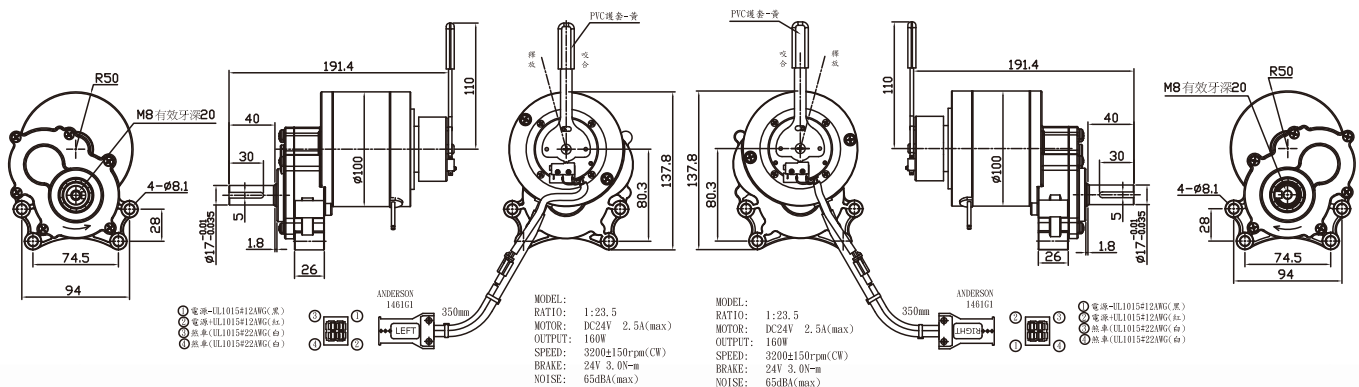

# DC Brush Motor

Power wheelchair-ECA0 Series (4Poles)  
齒輪箱馬達 / Gearbox Motor

● 圖紙 / Drawing

● 曲線圖 / Curve

● 規格 / Spec.

馬達機種 / Motor Type	Model ECA0 系列 (4 極) / ECA0 Series (4Poles)
外徑 Diameter	Φ100
IP 等級 IP Degree	IP44
電壓 Voltage	12V / 24V / 48V
輸出功率 Output Watt	500W ~ 900W
減速比 Gearbox Ratio	23.5:1/30.65:1/38:1
轉速 RPM	2500 ~ 5700
額定載重 Rated Loading	150KG