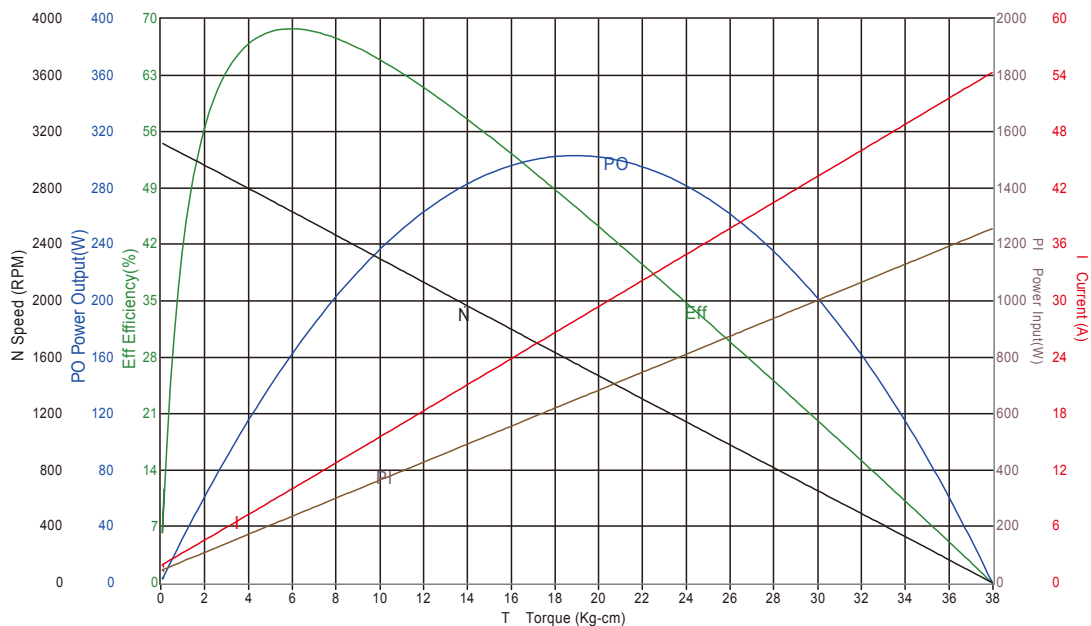

# DC Brush Motor

Power wheelchair-ECA0 Series (4Poles)  
齒輪箱馬達 / Gearbox Motor

● 圖紙 / Drawing

● 曲線圖 / Curve

● 規格 / Spec.

馬達機種 / Motor Type	Model ECA0 系列 (4 極) / ECA0 Series (4Poles)
外徑 Diameter	Φ100
IP 等級 IP Degree	IP44
電壓 Voltage	12V / 24V / 48V
輸出功率 Output Watt	500W ~ 900W
減速比 Gearbox Ratio	23.5:1/30.65:1/38:1
轉速 RPM	2500 ~ 5700
額定載重 Rated Loading	150KG