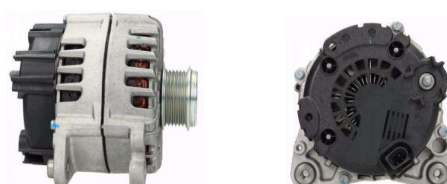

NC1V038 (12V 180A FG18S043)

LESTER:
OEM: FG18S043
CARGO NO.:
DESCRIPTION: 12V 180A
APPLICTION: Audi
适配车车型: 奥迪