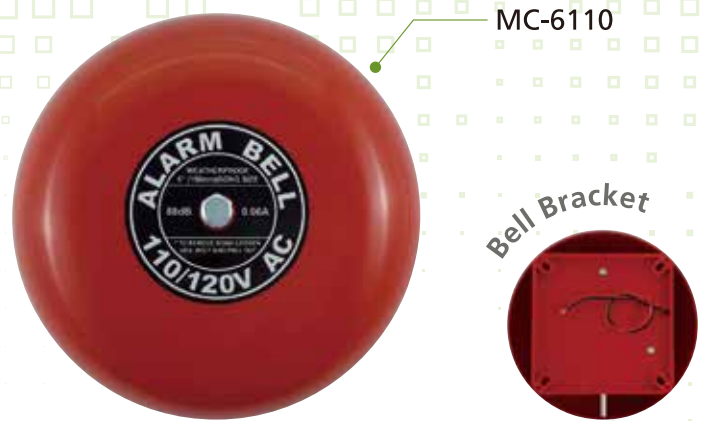

AC-110~120V

Model	MC-6110	MC-8110
Size	6" (150mm)	8" (200mm)
Current(mA)	60	70
S.P.L (dB)(at 3 ft)	88	90
Packing (1CTN)	20pcs	10pcs

Voltage: 110~120VAC
Type: Motor, ABS Bracket

Color: Red, If you need Gray: Plus G
Certificate: CE Approval

AC-220~240V

Model	MC-6220	MC-8220
Size	6" (150mm)	8" (200mm)
Current(mA)	40	50
S.P.L (dB)(at 3 ft)	90	92
Packing (1CTN)	20pcs	10pcs

Voltage: 220~240VAC
Type: Motor, ABS Bracket

Color: Red, If you need Gray: Plus G
Certificate: CE Approval