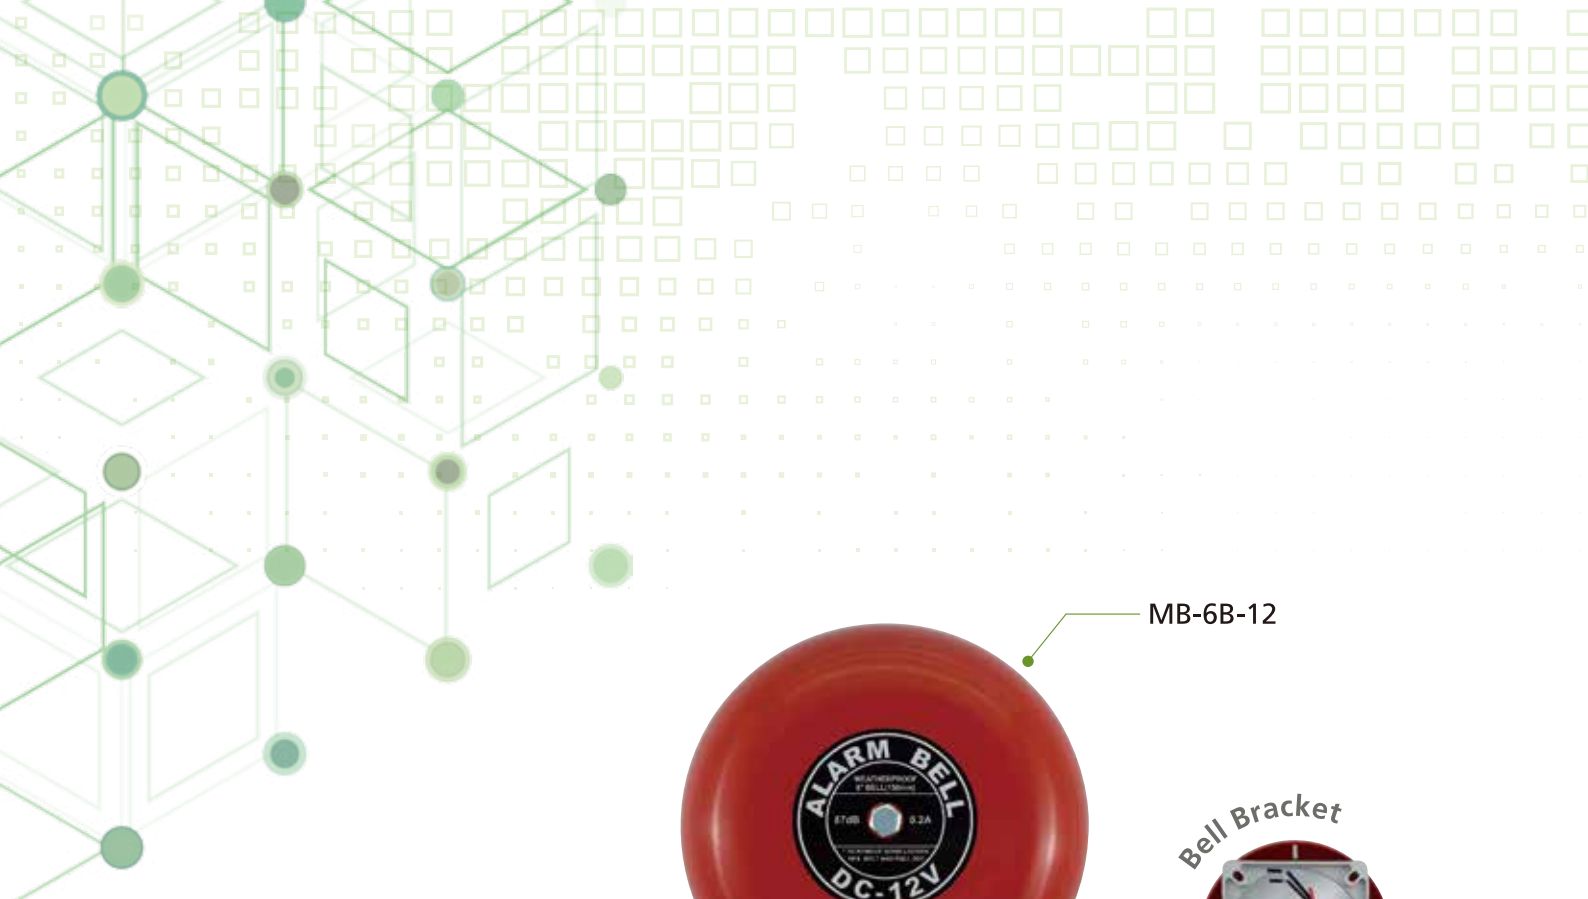

DC-12

Model	MB-4B-12	MB-6B-12	MB-8B-12	MB-10B-12
Size	4" (100mm)	6" (150mm)	8" (200mm)	10" (250mm)
Current(mA)	200	200	200	200
S.P.L (dB)(at 3 ft)	85	87	89	90
Packing (1CTN)	50pcs	20pcs	10pcs	5pcs

Voltage: 12VDC

Color: Red, If you need Gray: Plus G

Type: Coil, Aluminum(4" ABS)

Certificate: CE Approval

DC-24

Model	MB-4B-24	MB-6B-24	MB-8B-24	MB-10B-24
Size	4" (100mm)	6" (150mm)	8" (200mm)	10" (250mm)
Current(mA)	150	150	160	160
S.P.L (dB)(at 3 ft)	85	88	90	91
Packing (1CTN)	50pcs	20pcs	10pcs	5pcs

Voltage: 24VDC

Color: Red, If you need Gray: Plus G

Type: Coil, Aluminum(4" ABS)

Certificate: CE Approval