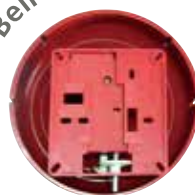

## Motor Type

Model	ALCT-606	ALCT-612	ALCT-624
Size	6" (150mm)	6" (150mm)	6" (150mm)
Voltage	6V	12V	24V
Current(mA)	100	70	25
S.P.L (dB)(at 3 ft)	92	92	95
Packing (1CTN)	20pcs	20pcs	20pcs

Type: Motor, ABS Bracket

Color: Red Aluminum Gong

Certificate: CE Approval

Bell Bracket

ALCT-606