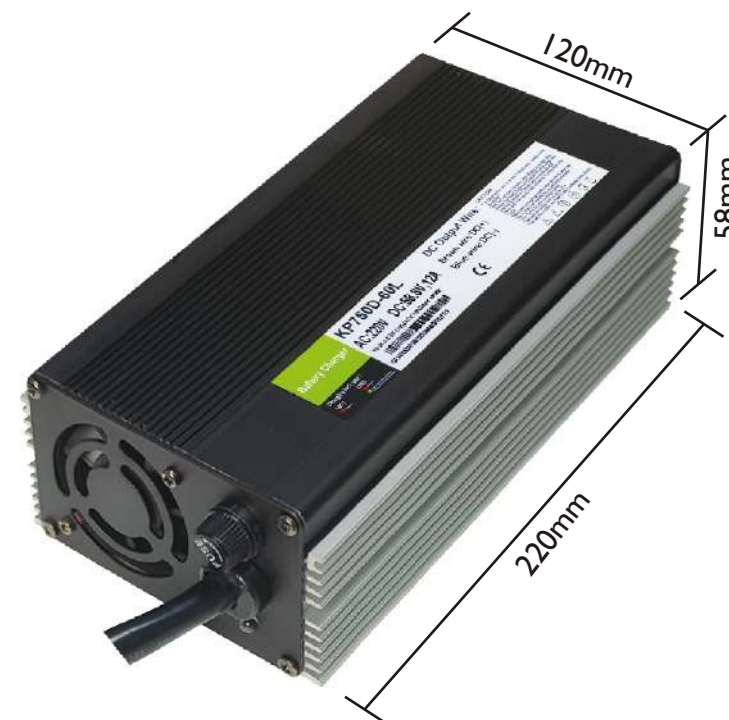

750D 风冷

君盘数控充电机

输出功率：750W

产品特点

FEATURES

- ★ 全自动、涌充、平充、涓流充、充满自动关断
- ★ 高精度电流电压锁定、确保充满、绝无过充
- ★ 过流、过压、短路保护、安全可靠
- ★ 指示灯显示、全铝外壳、美观坚固、经久耐用
- ★ 内置输出数字控制/使能控制/选配CAN控制
- ★ 专利技术、品质保证、两年保修、用户无忧

- ★ Fully automatic, surge charging, flat charging, trickle charging, full automatic shutdown
- ★ High-precision current and voltage lock to ensure full charge and no overcharge
- ★ Over current, over voltage, short circuit protection, safe and reliable
- ★ Indicator light display, all-aluminum shell, beautiful and sturdy, durable
- ★ Built-in output digital control/enable control/optional CAN control
- ★ Patented technology, quality assurance, two-year warranty, worry-free users

输出电压 OUTPUT VOLTAGE	输出电流 OUTPUT CURRENT	最大输出功率 MAXIMUM OUTPUT	认证 CERTIFICATION
12V级 14-17V	25A	750W	CE
24V级 25-30V	22A		
36V级 40-45V	15A		
48V级 50-62V	12A		
60V级 65-75V	10A		
72V级 84-90V	8A