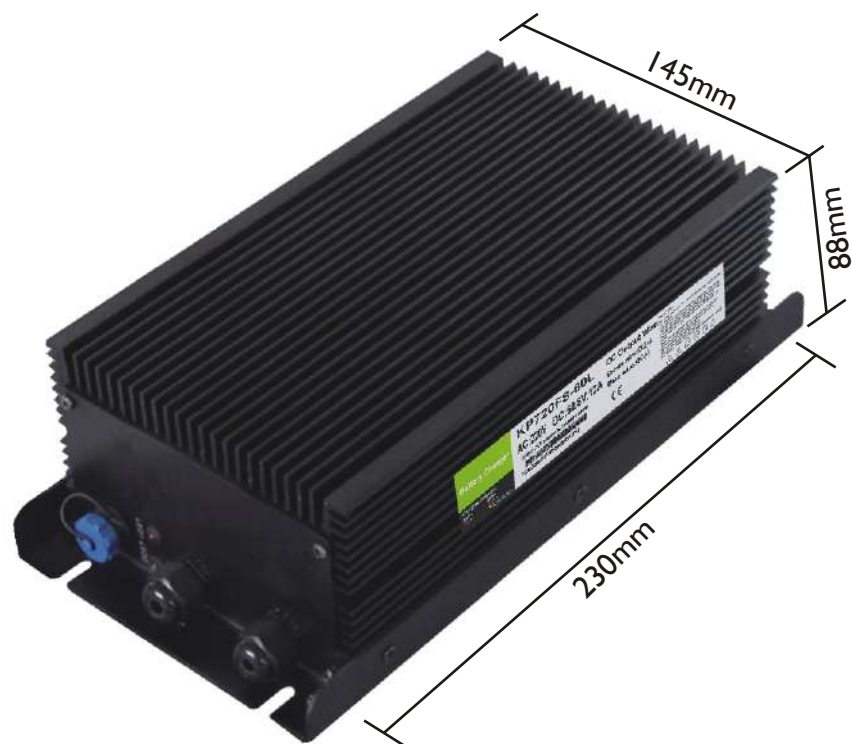

720FS 无风扇自然冷却

君盘数控充电机

防护等级：IP67
输出功率：720W

产品特点

FEATURES

- ★ 全自动、涌充、平充、涓流充、充满自动关断
- ★ 高精度电流电压锁定、确保充满、绝无过充
- ★ 过流、过压、短路保护、安全可靠
- ★ 指示灯显示、全铝外壳、美观坚固、经久耐用
- ★ 内置输出数字控制/使能控制/选配CAN控制
- ★ 专利技术、品质保证、两年保修、用户无忧

- ★ Fully automatic, surge charging, flat charging, trickle charging, full automatic shutdown
- ★ High-precision current and voltage lock to ensure full charge and no overcharge
- ★ Over current, over voltage, short circuit protection, safe and reliable
- ★ Indicator light display, all-aluminum shell, beautiful and sturdy, durable
- ★ Built-in output digital control/enable control/optional CAN control
- ★ Patented technology, quality assurance, two-year warranty, worry-free users

输出电压 OUTPUT VOLTAGE	输出电流 OUTPUT CURRENT	最大输出功率 MAXIMUM OUTPUT	认证 CERTIFICATION
12V级 14-17V	25A	720W	CE
24V级 25-30V	20A		
36V级 40-45V	16A		
48V级 50-62V	12A		
60V级 65-75V	10A		
72V级 84-90V	8A