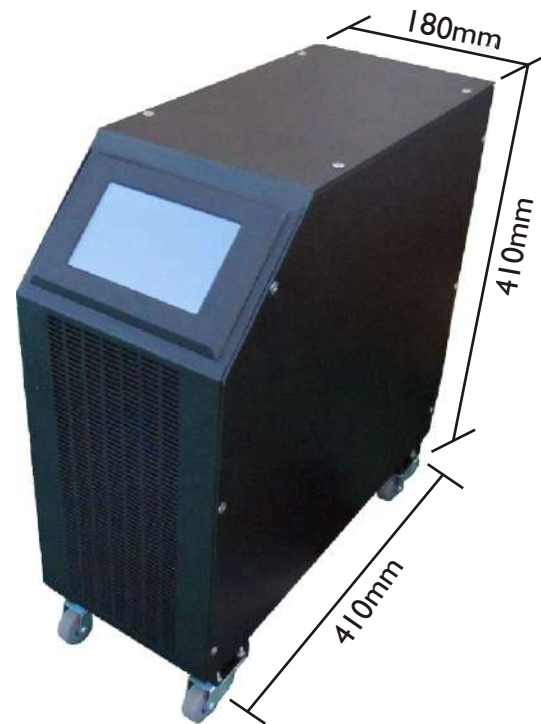

M203

君盘数控充电机