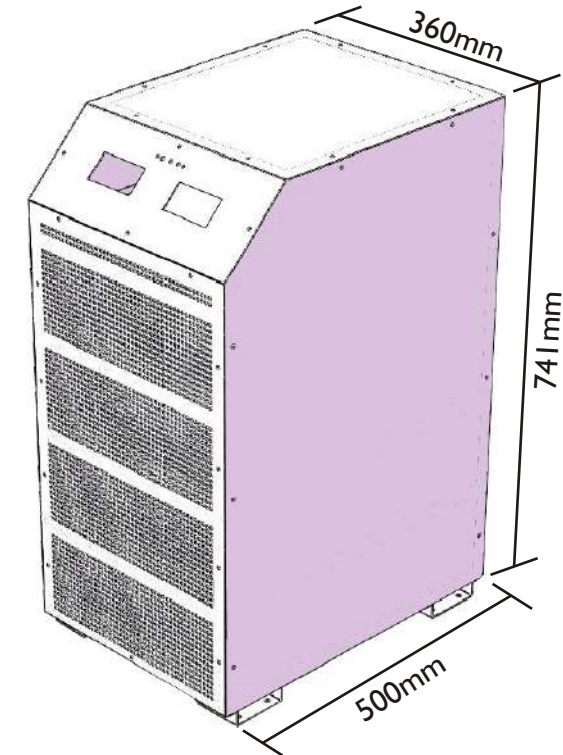

Y243 移动式风冷

君盘数控充电机

输出功率：24KW

产品特点

FEATURES

- ★ 全自动、涌充、平充、涓流充、充满自动关断
- ★ 高精度电流电压锁定、确保充满、绝无过充
- ★ 过流、过压、短路保护、安全可靠
- ★ 指示灯显示、全铝外壳、美观坚固、经久耐用
- ★ 内置输出数字控制/使能控制/选配CAN控制
- ★ 专利技术、品质保证、两年保修、用户无忧

- ★ Fully automatic, surge charging, flat charging, trickle charging, full automatic shutdown
- ★ High-precision current and voltage lock to ensure full charge and no overcharge
- ★ Over current, over voltage, short circuit protection, safe and reliable
- ★ Indicator light display, all-aluminum shell, beautiful and sturdy, durable
- ★ Built-in output digital control/enable control/optional CAN control
- ★ Patented technology, quality assurance, two-year warranty, worry-free users

输出电压 OUTPUT VOLTAGE	输出电流 OUTPUT CURRENT	最大输出功率 MAXIMUM OUTPUT	认证 CERTIFICATION
60V	400A	24KW	CE
90V	260A		
120V	200A		
150V	160A		
300V	80A		
500V	48A